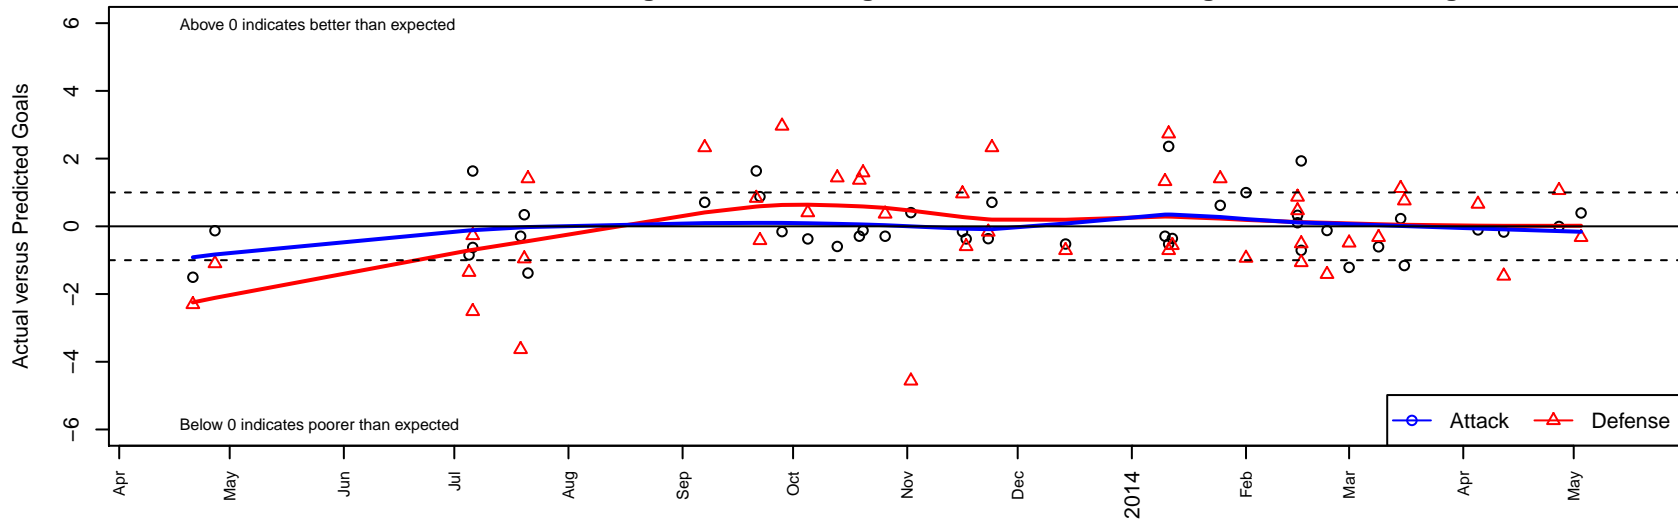

Eastside FC White B00
Dots are actual minus expected GF (blue circles) and GA (red triangles).
Blue line is smoothed change in attack strength. Red is smoothed change in defense strength.